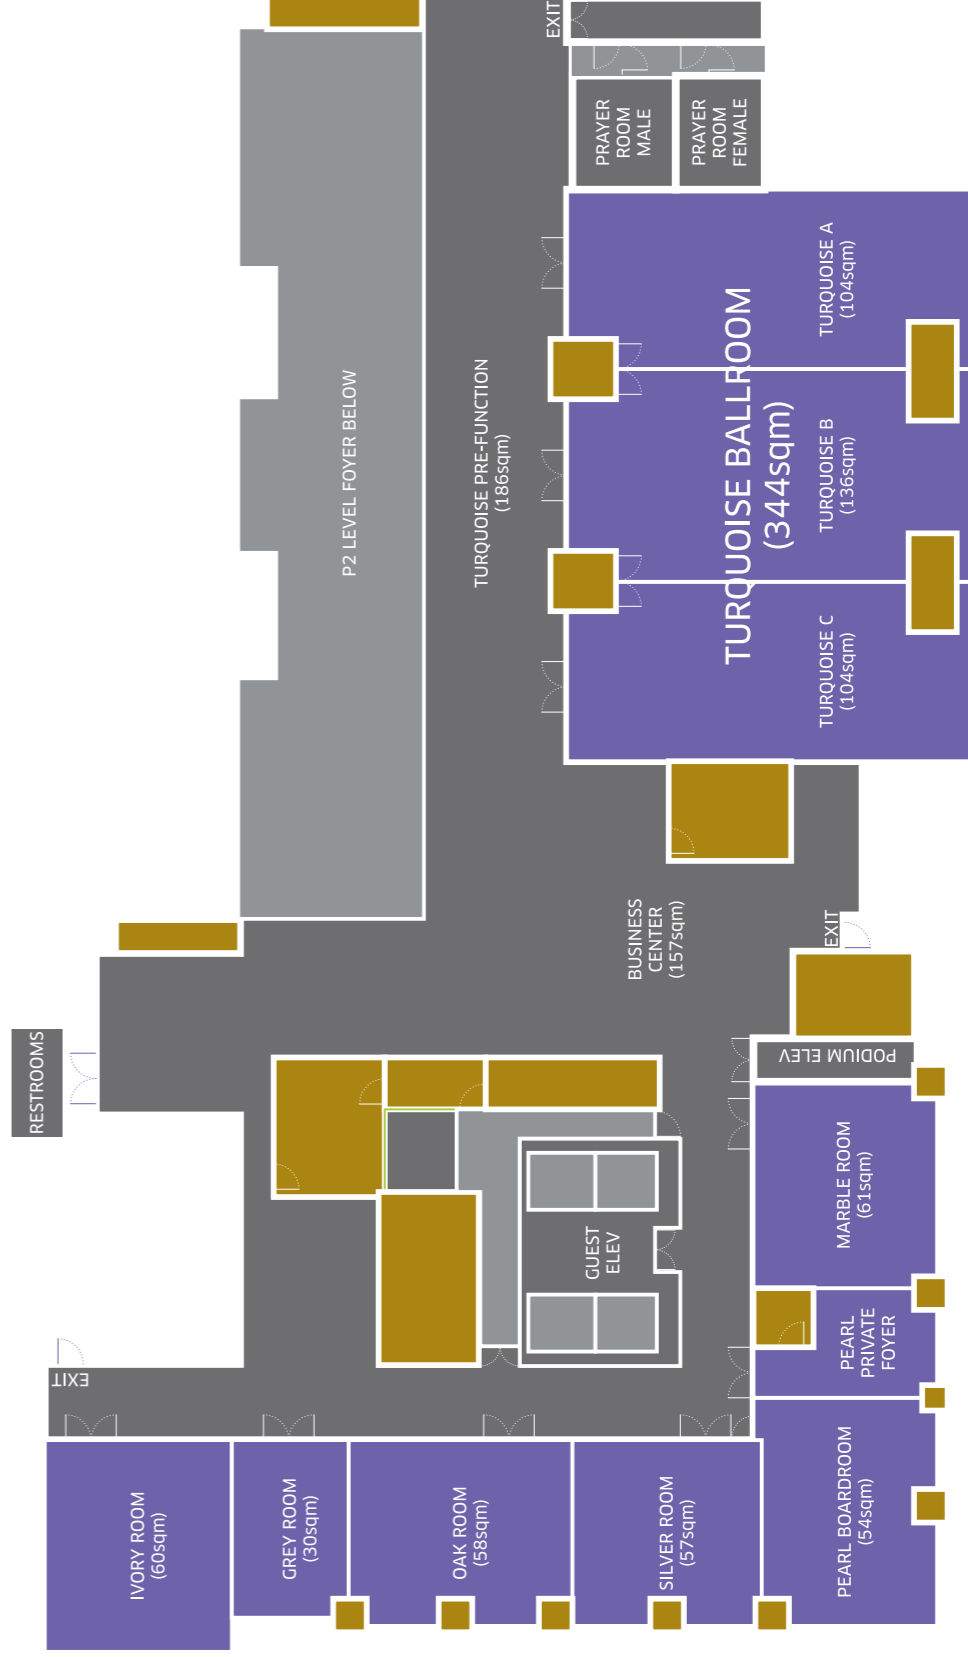

Bridal Rooms

Table Set Up

Crystal Wedding Set-Up

Turquoise Wedding Set-up

MEETING ROOM LAYOUT AND CAPACITIES

MEETING ROOMS	SURFACE M ²	L x W M	HEIGHT M	CLASSROOM	THEATER	U-SHAPE	BOARDROOM	CABARET	DINNER	COCKTAIL
CRYSTAL BALLROOM	780	39 X 20	6	315	750	117	105	350	600	800
CRYSTAL A	270	20 X 13.5	6	108	180	45	42	84	200	300
CRYSTAL B	240	20 X 12	6	108	180	45	42	70	150	300
CRYSTAL C	270	20 X 13.5	6	108	180	45	42	84	200	300
CRYSTAL (A+B) OR (B+C)	510	25.5 X 20	6	180	360	75	58	210	300	600
CRYSTAL PRE-FUNCTION	378	42 X 9	9.5							400
MAPLE BOARDROOM	48	9.5 X 5	2.8				15			
MYRTLE BOARDROOM	48	9.5 X 5	2.8			15				
PEARL BOARDROOM with PRIVATE FOYER	54	9 X 6	3.5				16			
TURQUOISE MEETING ROOM	344	21.5 X 16	3.5	135	250	60	42	120	180	300
TURQUOISE A	104	16 X 6.5	3.5	36	50	30	24	35	50	70
TURQUOISE B	136	16 X 8.5	3.5	54	70	33	24	42	60	80
TURQUOISE C	104	16 X 6.5	3.5	36	50	30	24	35	50	70
TURQUOISE (A+B) OR (B+C)	240	16 X 15	3.5	63	120	42	36	70	110	100
MARBLE ROOM	61	7.35 X 8.34	3.5	18	30	15	14	21	20	
SILVER ROOM	57	7.8 X 7.3	3.3	18	30	15	14	21	20	
OAK ROOM	58	9 X 6.4	3.3	18	30	15	14	21	20	
GREY ROOM	30	4.3 X 7	3.3	9	16	10		12	10	
IVORY ROOM	60	8.55 X 7	3.5	24	40	18	14	18	30	
TURQUOISE PRE-FUNCTION	186	31 X 6	3.5							
BUSINESS CENTRE - COFFEE LOUNGE -LIBRARY INTERNET AREA	157		3.5							

ملاحظة: الأعداد المذكورة أعلاه هي من مقاعد الحائط إلى الحائط، وسوف تختلف للأعداد المختلفة.

NOTE: THE ABOVE SETUPS ARE FROM WALL TO WALL SEATING AND WILL DIFFER FOR VARIOUS SETUPS.

EACH ROOM FEATURES THE ESSENTIAL EQUIPMENT FOR YOUR MEETINGS