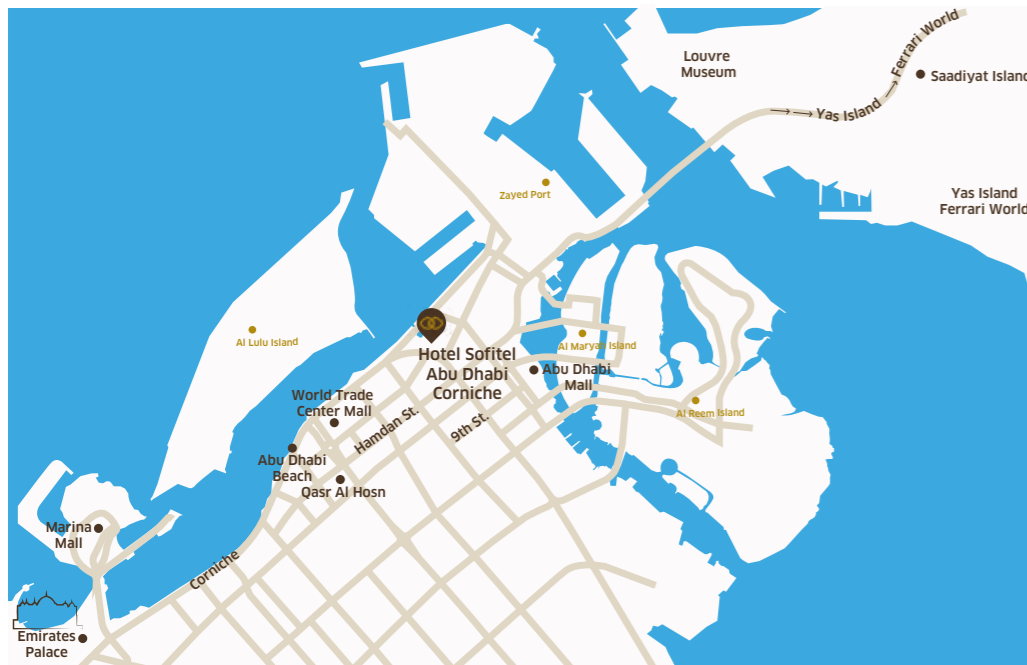

Opening from 6am to 9pm
Capacity: 40 seats

Jazz & Fizz Bar

- Jazz Bar on the 36th and 37th floors overlooking the city lights

Opening from 5pm to 3am
Capacity: 120 seats

Parmigiana

NEARBY

Famous Sites: Corniche, Emirates Palace, Saadiyat Island, Hamdan Street, World Trade Center Mall

TRANSPORTS

✈ Abu Dhabi International Airport (30 mins)

Dubai International Airport (1h29 mins)

SOFITEL IS NOW AVAILABLE ON THE ACCORHOTELS APP

Sofitel Abu Dhabi Corniche

A TOTAL OF 280 ROOMS, THIS FIVE-STAR LUXURY SOFITEL HOTEL IS LOCATED IN THE HEART OF ABU DHABI AT THE CORNICHE AREA WITH STUNNING VIEWS OF THE ARABIAN GULF.

FROM	TIME	BY
Abu Dhabi International Airport	29 min	Car
Abu Dhabi National Exhibition Centre	17 min	Car
Louvre Museum*	14 min	Car
Ferrari World/ Yas Mall/ Yas Waterworld*	25 min	Car
Saadiyat Island*	16 min	Car
Marina Mall*	19 min	Car
Dubai International Airport	1 h 40 min	Car
The Mall, WTC	10 min	Walk
Corniche Beach*	8 min 21 min	Car Walk