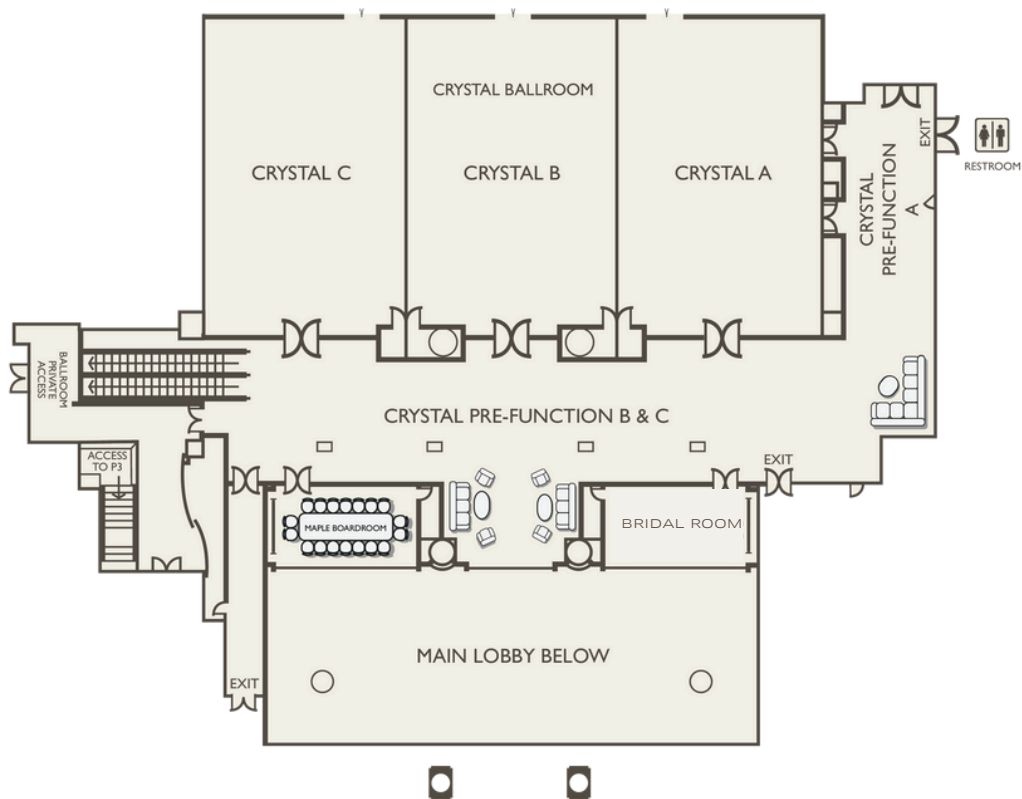

Function Space Floor Plan - Level P2