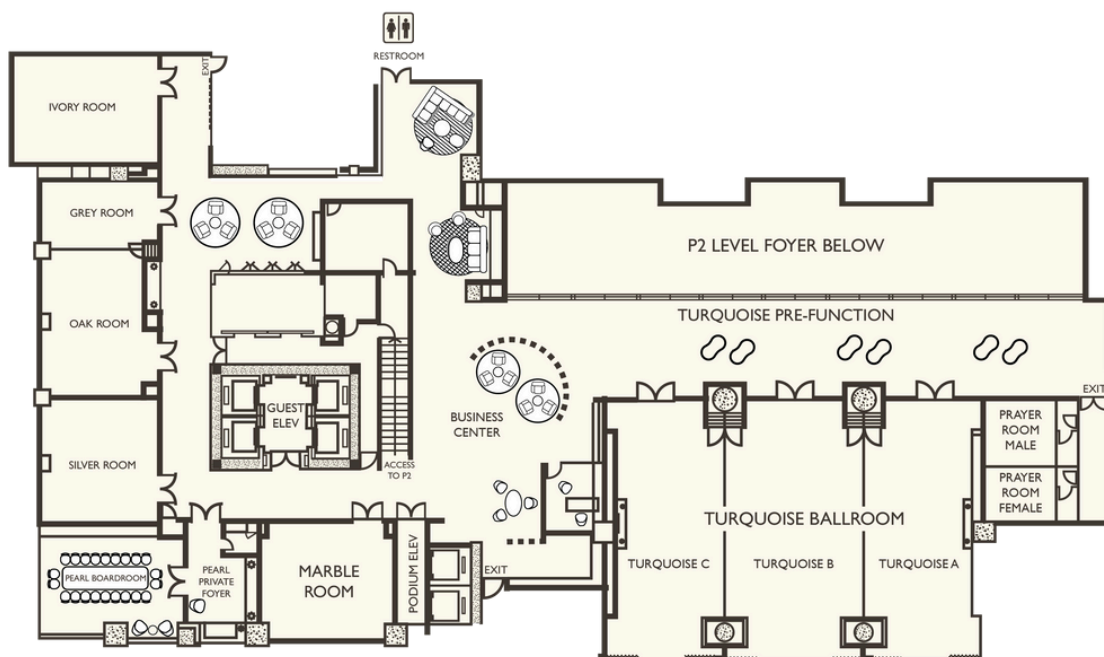

Function Space Floor Plan - Level P3