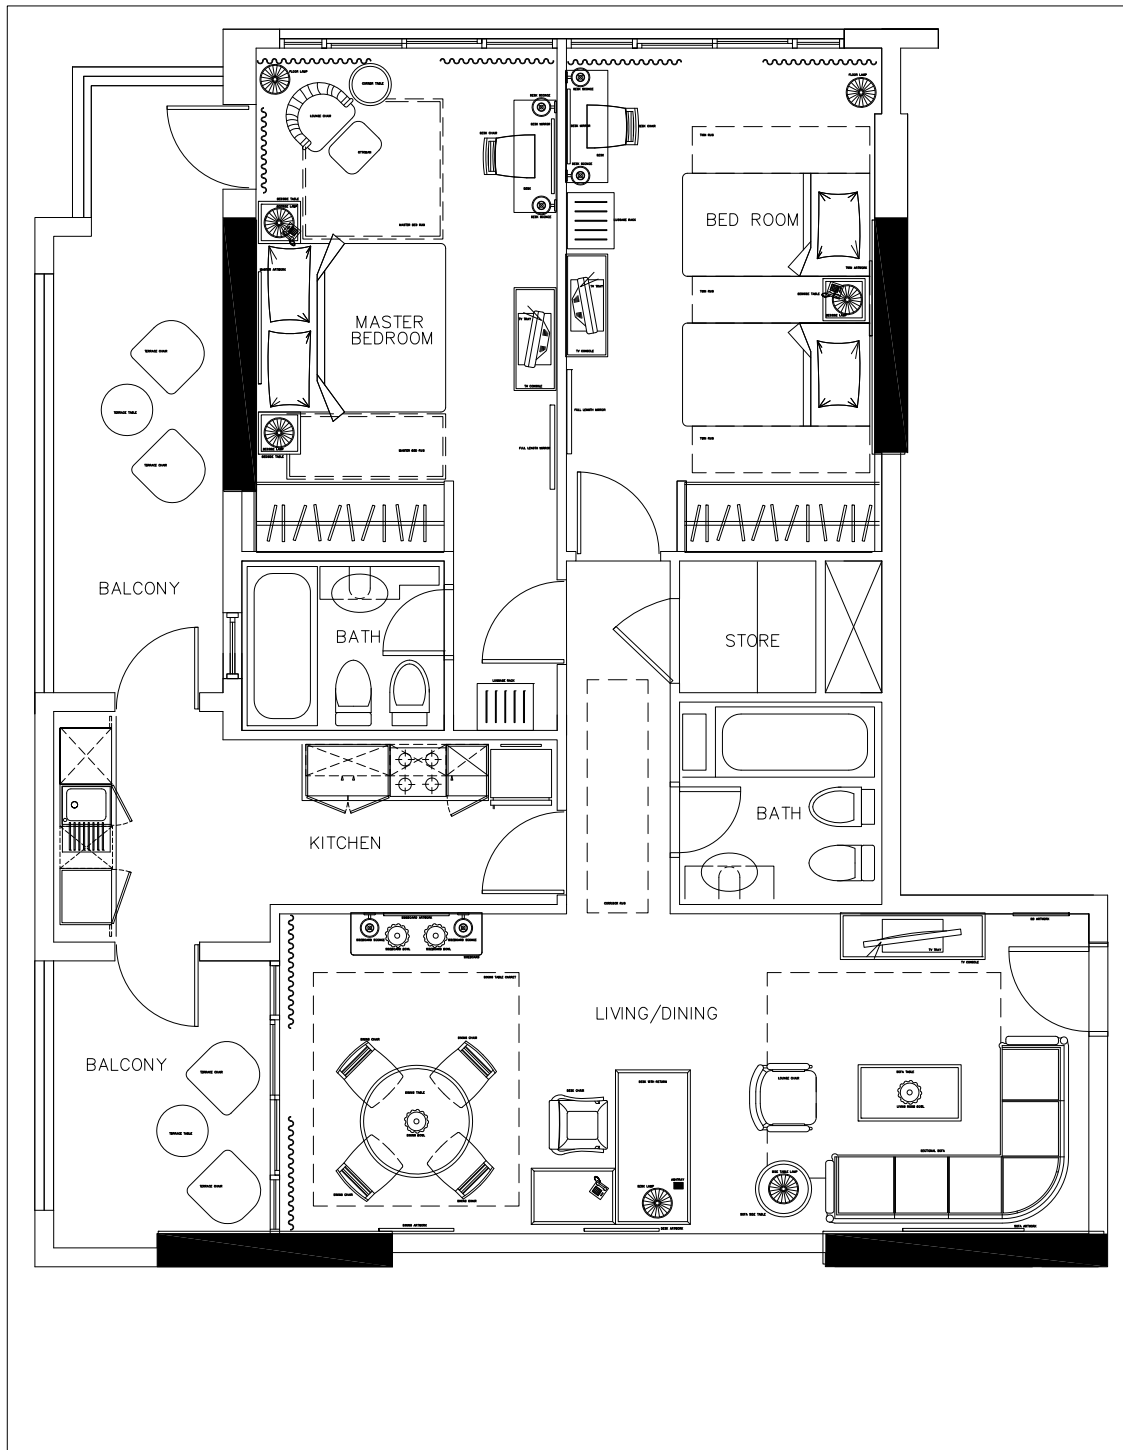

Mercure
HOTEL
SUITES & APARTMENTS

DUBAI BARSHA HEIGHTS

2 BEDROOM APARTMENT

110.91M²

Mercure
HOTEL
SUITES & APARTMENTS

DUBAI BARSHA HEIGHTS

2 BEDROOM APARTMENT

102.92M²