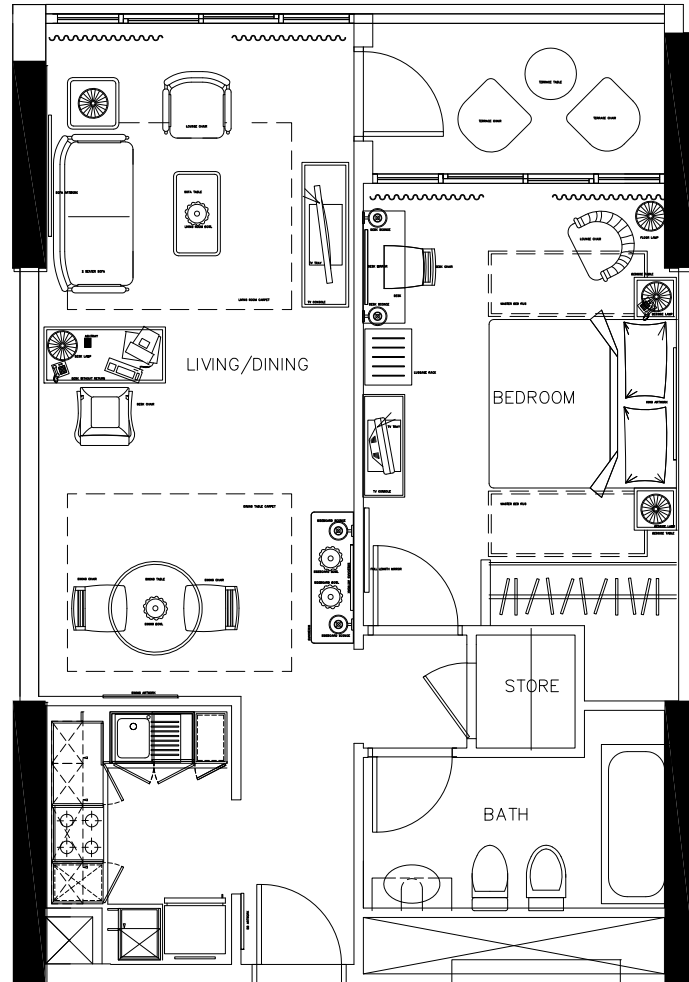

Mercure
HOTEL
SUITES & APARTMENTS

DUBAI BARSHA HEIGHTS

1 BEDROOM APARTMENT

58.31M²

Mercure
HOTEL
SUITES & APARTMENTS

DUBAI BARSHA HEIGHTS

1 BEDROOM APARTMENT

62.74M²

Mercure
HOTEL
SUITES & APARTMENTS

DUBAI BARSHA HEIGHTS

1 BEDROOM APARTMENT
61.26M²