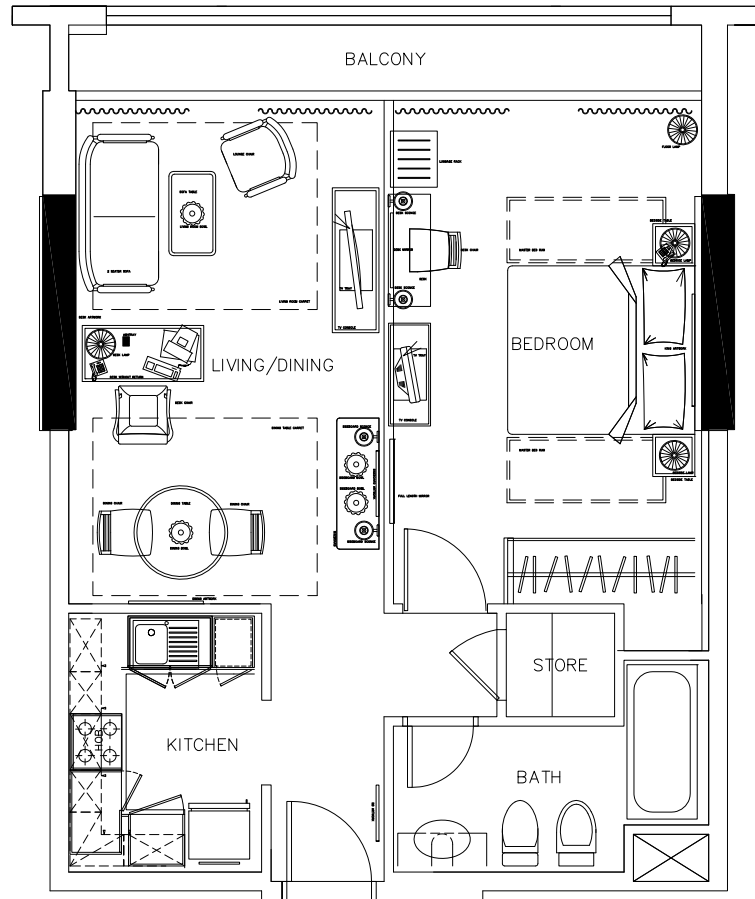

Mercure
HOTEL
SUITES & APARTMENTS

DUBAI BARSHA HEIGHTS

1 BEDROOM APARTMENT

58.31M²

Mercure
HOTEL
SUITES & APARTMENTS

DUBAI BARSHA HEIGHTS

1 BEDROOM APARTMENT

62.74M²

Mercure
HOTEL
SUITES & APARTMENTS

DUBAI BARSHA HEIGHTS

1 BEDROOM APARTMENT
61.26M²