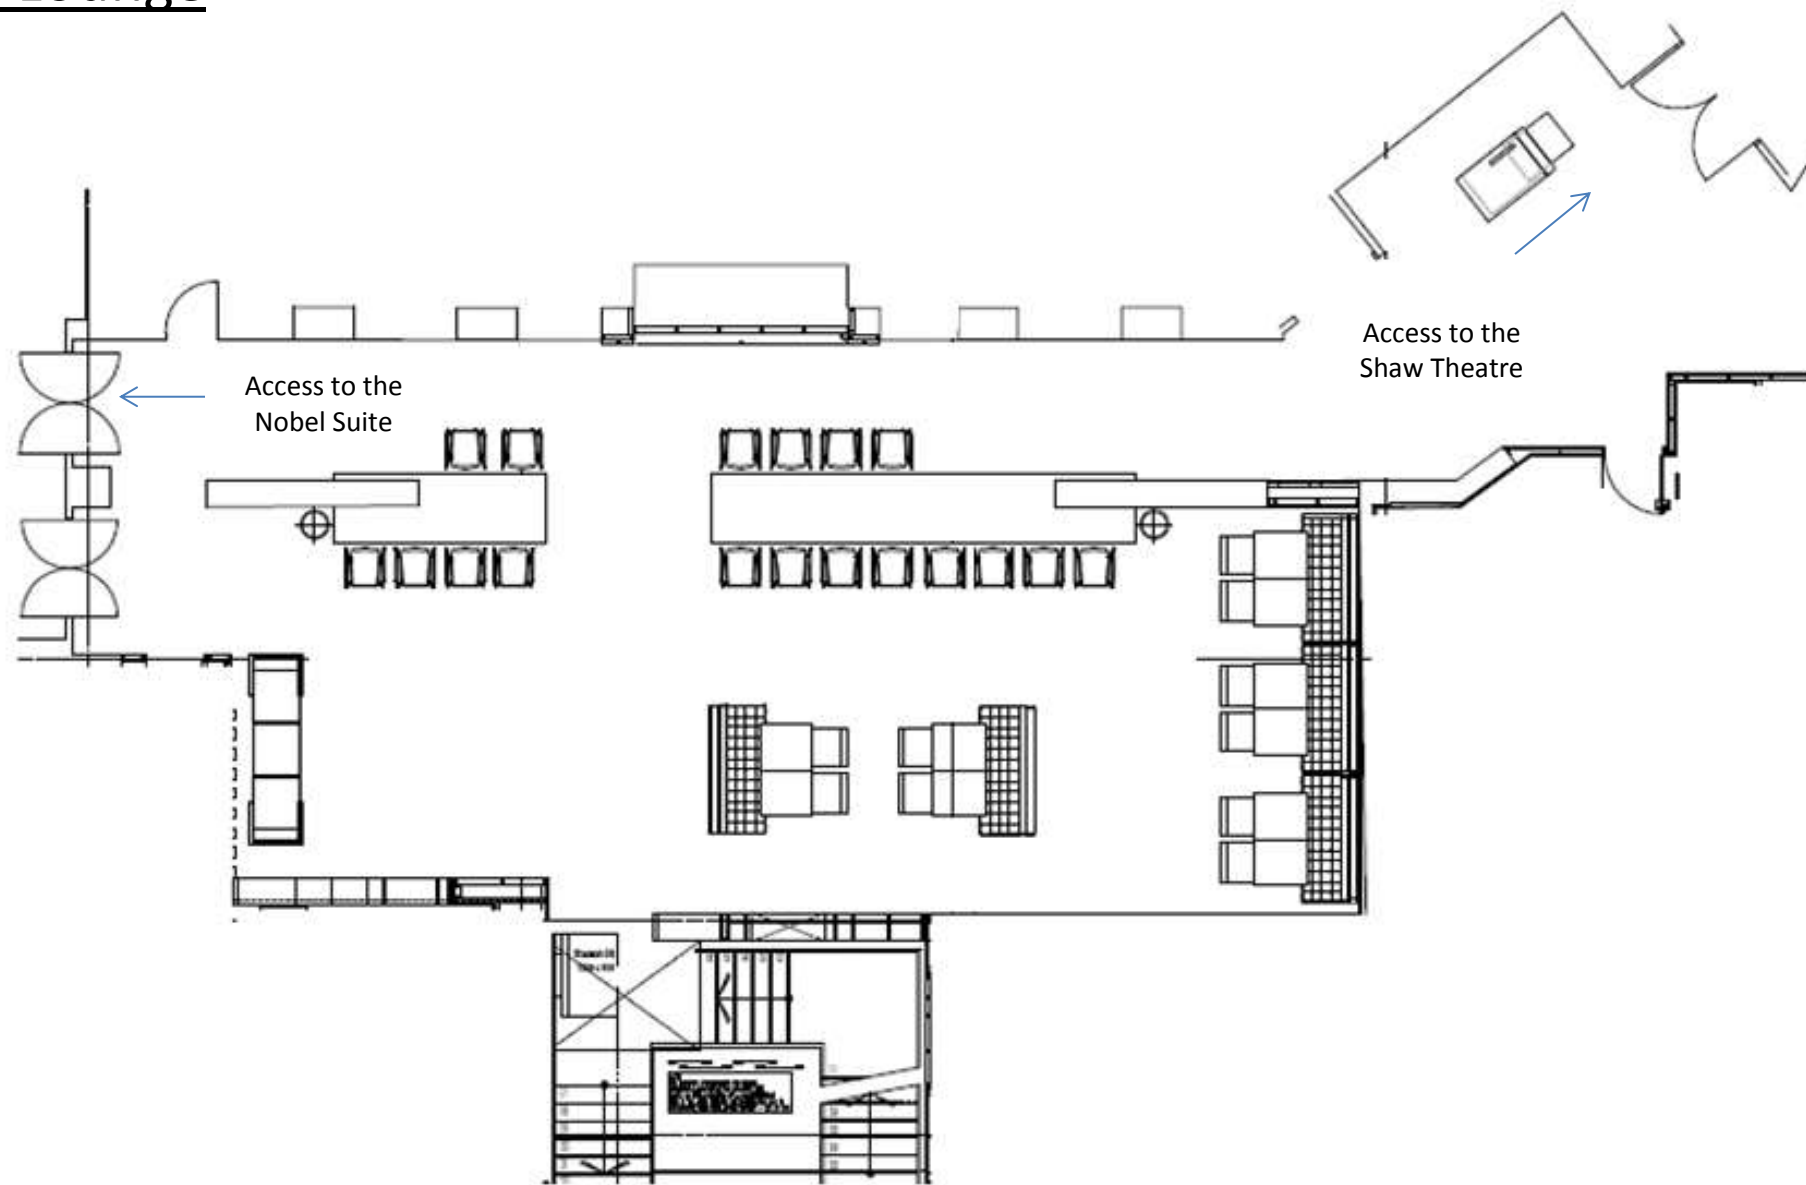

The Lounge

Access to the Nobel Suite

Access to the Shaw Theatre

Entrance from Hotel Lobby

Entire Room Measurements - 5.80m by 15.90