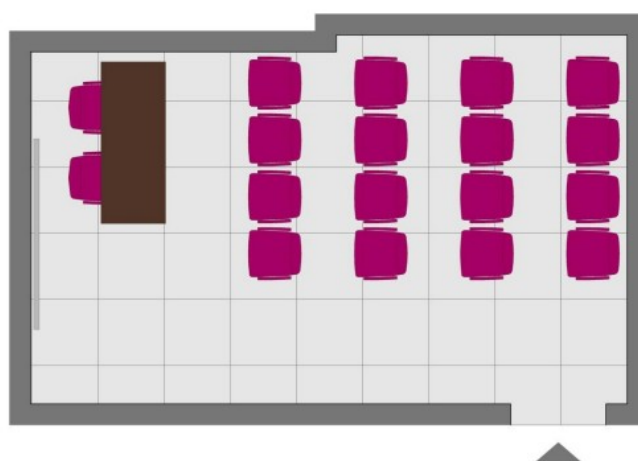

ibis Styles Roma Art Noba

Meeting Room Black – Ferro di Cavallo – Horseshoe

Meeting Room Black – Imperiale - Square

ibis Styles Roma Art Noba

Meeting Room Black – Platea 1 – Classroom 1

Meeting Room Black – Platea 2 – Classroom 2