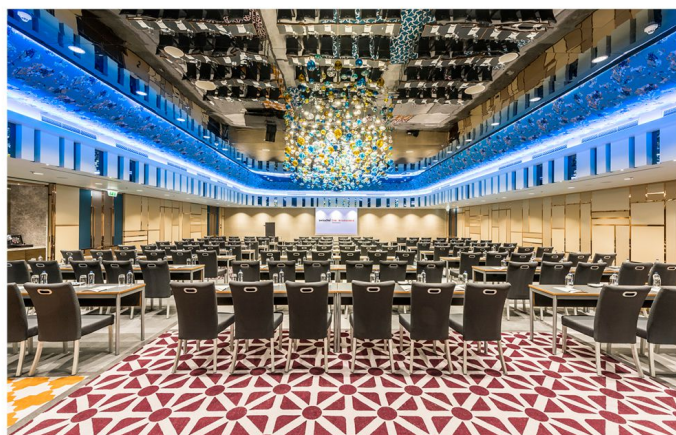

## RESTAURANTS AND BARS

Swissôtel The Bosphorus, Istanbul is also a hot spot with its stylish restaurants serving the exclusive tastes of world cuisine. Sabrosa; known especially for its weekend brunches, serves Turkish, Swiss and world cuisines with a healthy touch. 16 Roof is a real destination with a great view over Bosphorus and nice cocktails. Chalet, decorated with authentic mountain lodge style, lets you forget about the city with its Alpine flavors, accompanied by the fireplace. Finally, GABBRO, bringing a new breath to the eating & drinking experience in the heart of the Bosphorus, serves the most special flavours from the world cuisines.

## TECHNOLOGY MEETS DESIGN

Istanbul is a city where the traditional meets the modern. You'll experience Swissôtel The Bosphorus, Istanbul's cutting-edge meeting and conference facilities in the heart of Istanbul. With 29 function rooms in all layout and sizes, including three ballrooms for up to 1,600 people, you'll be able to choose the perfect space for your next meeting or conference. True to our hospitality, we also offer a wide selection of banquet and catering options from the best of Swiss and Alpine cuisine to international delicacies, and from private dinners to impressive gala functions. Need help in deciding? Our professional planners will assist you. Our approach to technology is simple: offer the best. Think easy-to-use audio & visual equipment and state-of-the-art lighting scenarios -including the option to let in daylight. Choose screen sizes up to 6m x 7m. Choose LCD projection. Or choose a room with the view of the Bosphorus. Beautiful events and meetings begin at Swissôtel.