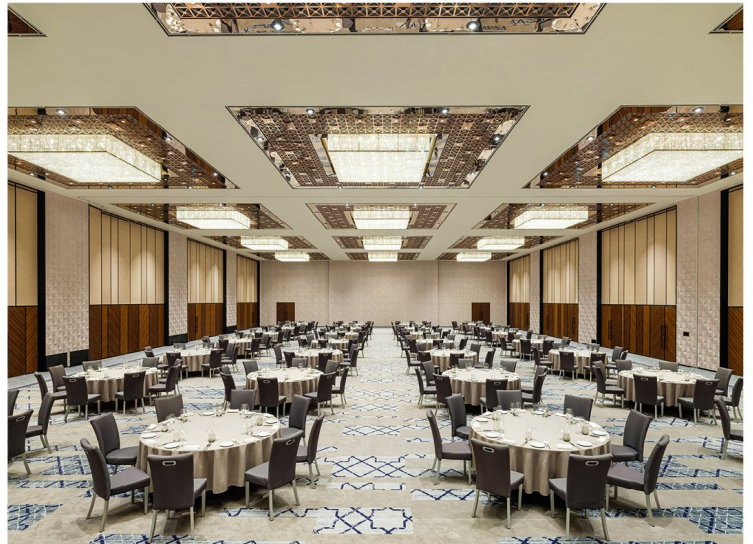

## TECHNOLOGY MEETS DESIGN

Istanbul is a city where the traditional meets the modern. You'll experience Swissôtel The Bosphorus, Istanbul's cutting-edge meeting and conference facilities in the heart of Istanbul. With 29 function rooms in all layout and sizes, including three ballrooms for up to 1,600 people, you'll be able to choose the perfect space for your next meeting or conference. True to our hospitality, we also offer a wide selection of banquet and catering options from the best of Swiss and Alpine cuisine to international delicacies, and from private dinners to impressive gala functions. Need help in deciding? Our professional planners will assist you. Our approach to technology is simple: offer the best. Think easy-to-use audio & visual equipment and state-of-the-art lighting scenarios -including the option to let in daylight. Choose screen sizes up to 6m x 7m. Choose LCD projection. Or choose a room with the view of the Bosphorus. Beautiful events and meetings begin at Swissôtel.

### SWISSÔTEL LIVING LOBBY 4

Mimosa, Edelweiss, Acacia, Tulip

Fuji Ball Room

Fuji Foyer

Edelweiss Meeting Room

Luzern Meeting Room

Asuka Ball Room

Fuji Ball Room

ASIA

Old Town

Maidens Tower

BOSPHORUS

East Tower

Lobby

West Tower

Outdoor Pool