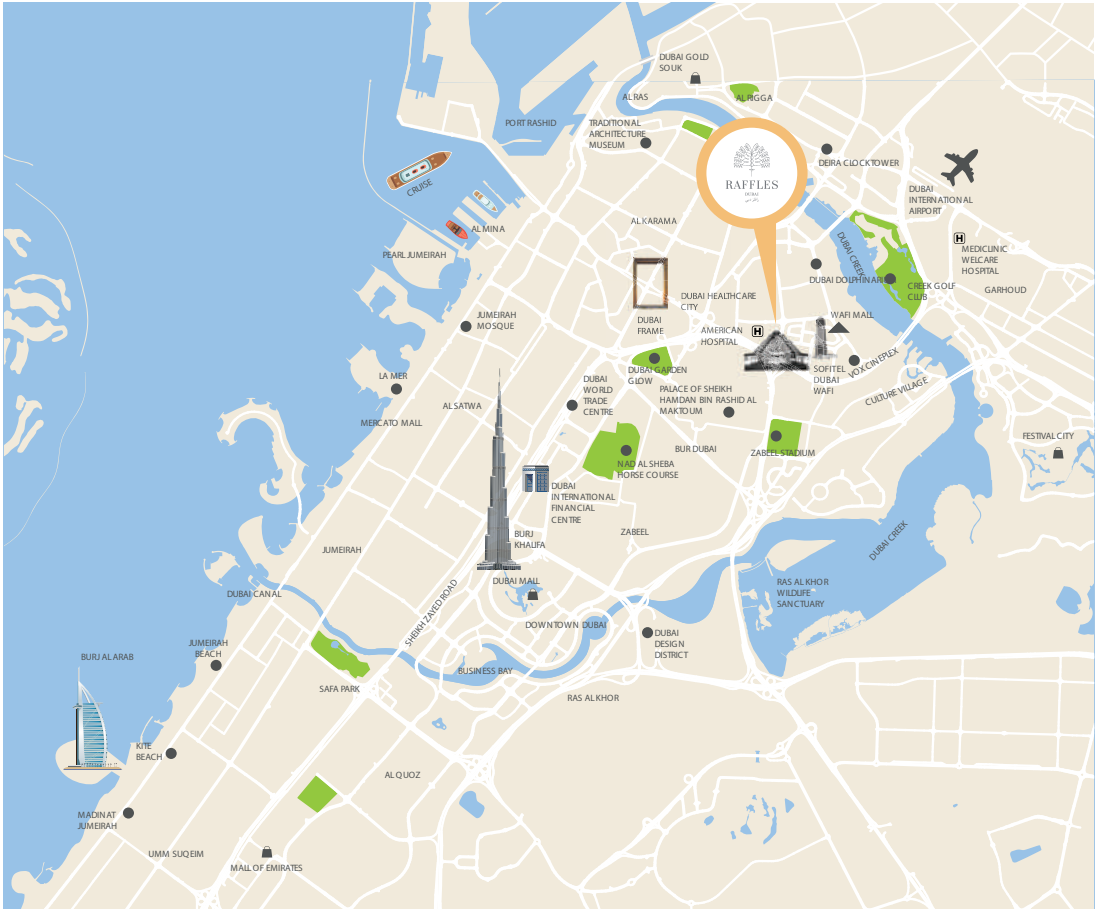

RAFFLES

DUBAI

رافلز دبي

Ideal Location

- 10 minutes from Dubai World Trade Exhibition and Convention Centre
- 10 minutes from Dubai International Airport and Dubai International Financial Centre
- Walking distance from Dubai Healthcare City and Dubai Metro
- Within proximity to all major city attractions
- Connected to WAFI Mall

Nearby Business and Leisure Destinations

- Burj Khalifa
- Dubai Mall
- Dubai International Financial Centre
- World Trade Centre
- Dubai Creek
- Heritage Village
- Dubai Museum
- Gold and Spice Souk
- Dubai Frame
- Museum of the Future